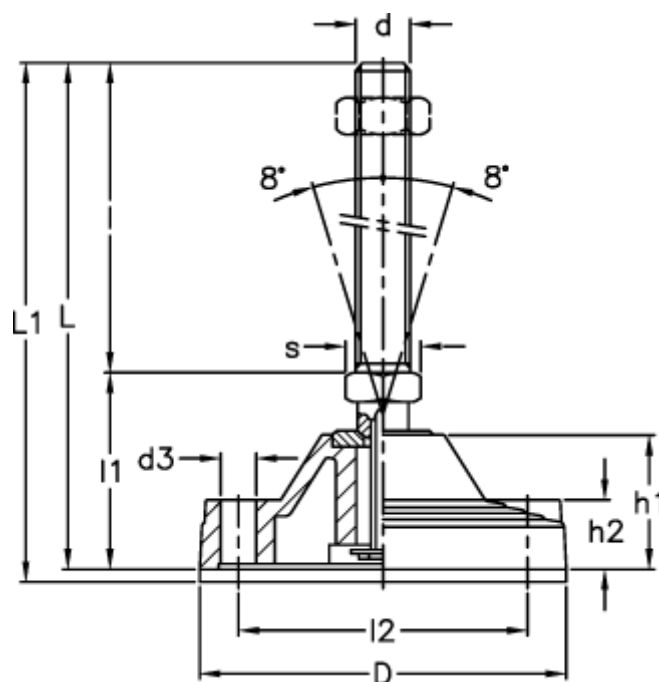

Article number: 2310316931

Description: E+G Levelling element w/no-slip disc  
LV.F-125-ACV-AS-M24x136

## Measures

d = M24	L1	= 210
D = 125	l2	= 95
d3 = 12.5	Max load (N)	= 40000
h1 = 45	s	= 24
h2 = 23		
l = 136		
L = 200		
l1 = 64		